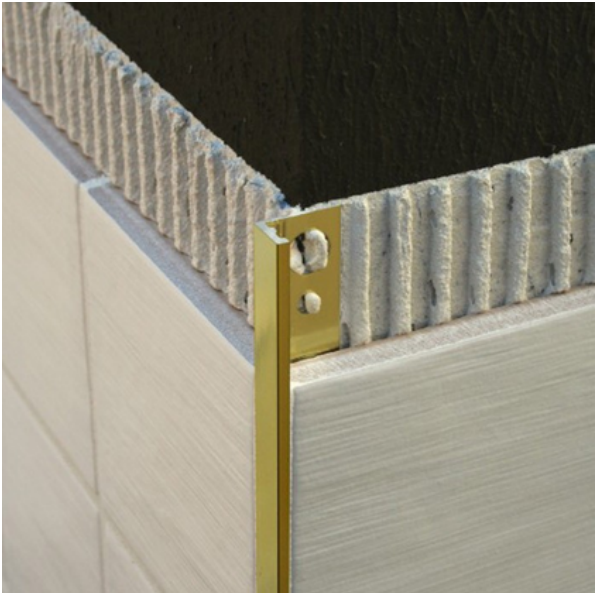

Tile Trims
Choose one

Chrome Tile Trims

Black Tile Trims

Chrome Tile Trims

TYLER'S SAFIRE BATHROOM

Optional Extras

Pvc Ceiling starting @ € 450

Center light @ €100