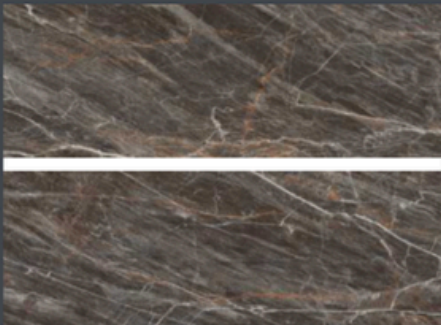

MINAS HAZE
60 X 120
MATT

THETILEHUB.IE

The Tile Hub
The Personal Touch

MOSCATO CHOCO
60 X 120
MATT

THETILEHUB.IE

The Tile Hub
The Personal Touch

TYLER'S SAFIRE BATHROOM

Tiles