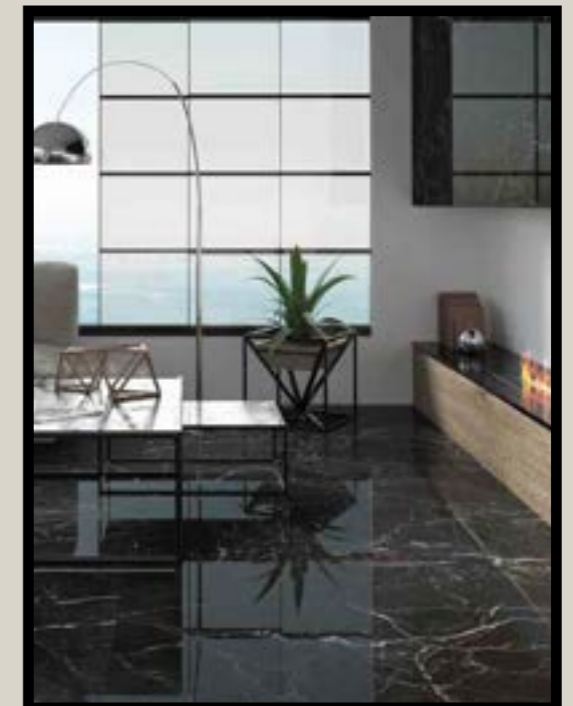

STORM

BLACK PORCELAIN TILES

MEASUREMENTS: 600 X 1200MM / 24 X 48"

QUANTITY PER SQUARE METRE: 1.38

These distinctive rectified porcelain floor tiles feature a stylish marble effect, which is emphasised by the polished gloss finish. The timeless design of these tiles is perfect for contemporary interiors, whilst also being suited to both residential and commercial spaces. The stunning black design combined with the durable finish also makes these tiles perfect for large open spaces.

BLACK

STORM