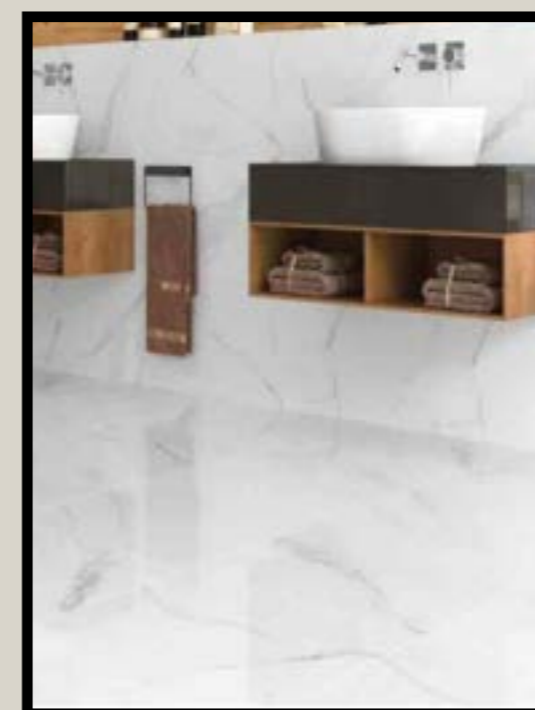

Pages 31-32