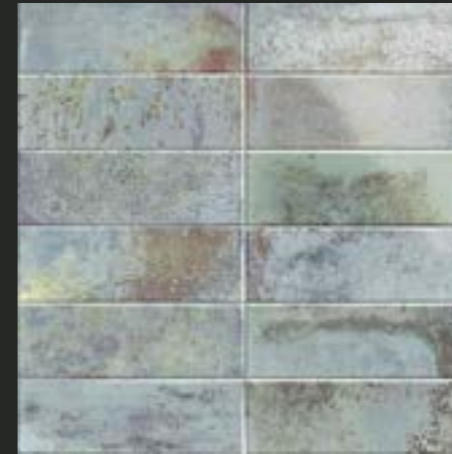

AQUAMARINE