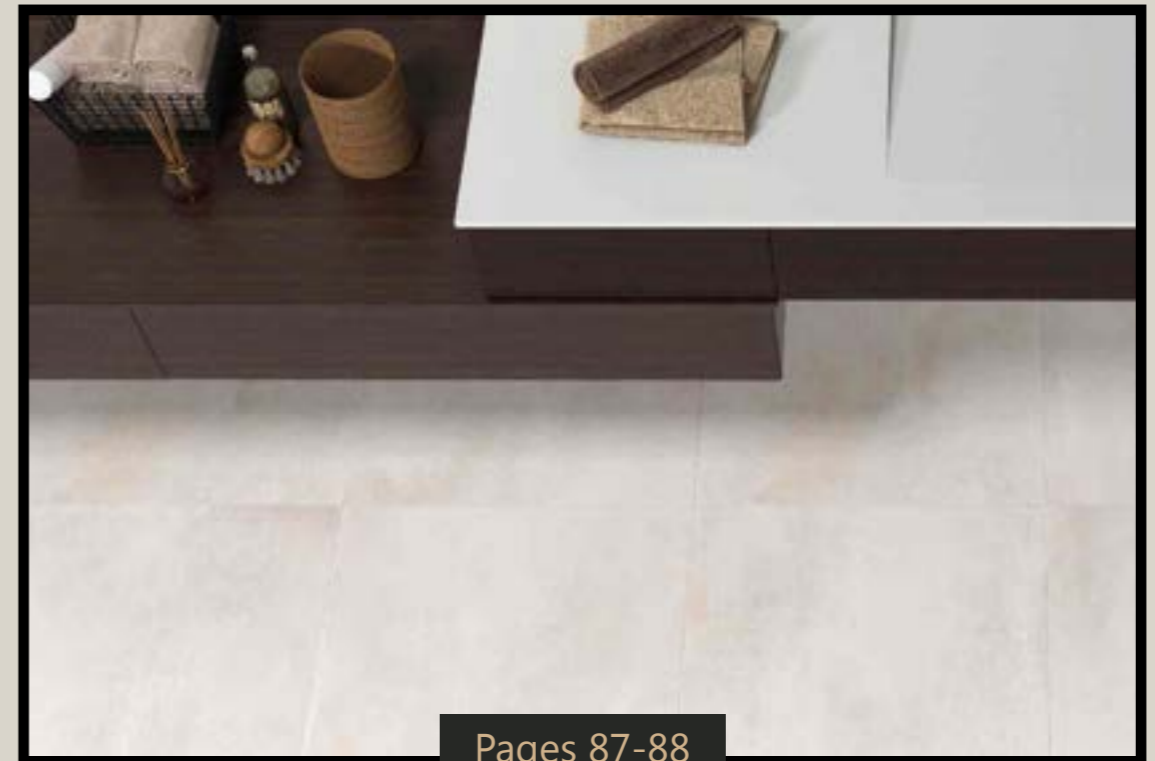

Pages 87-88

GRO