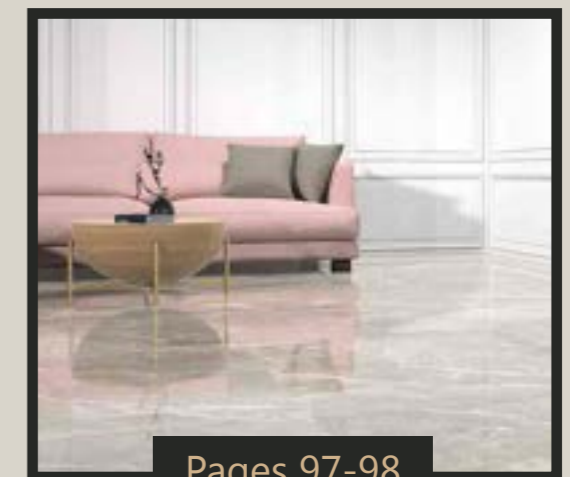

Pages 97-98