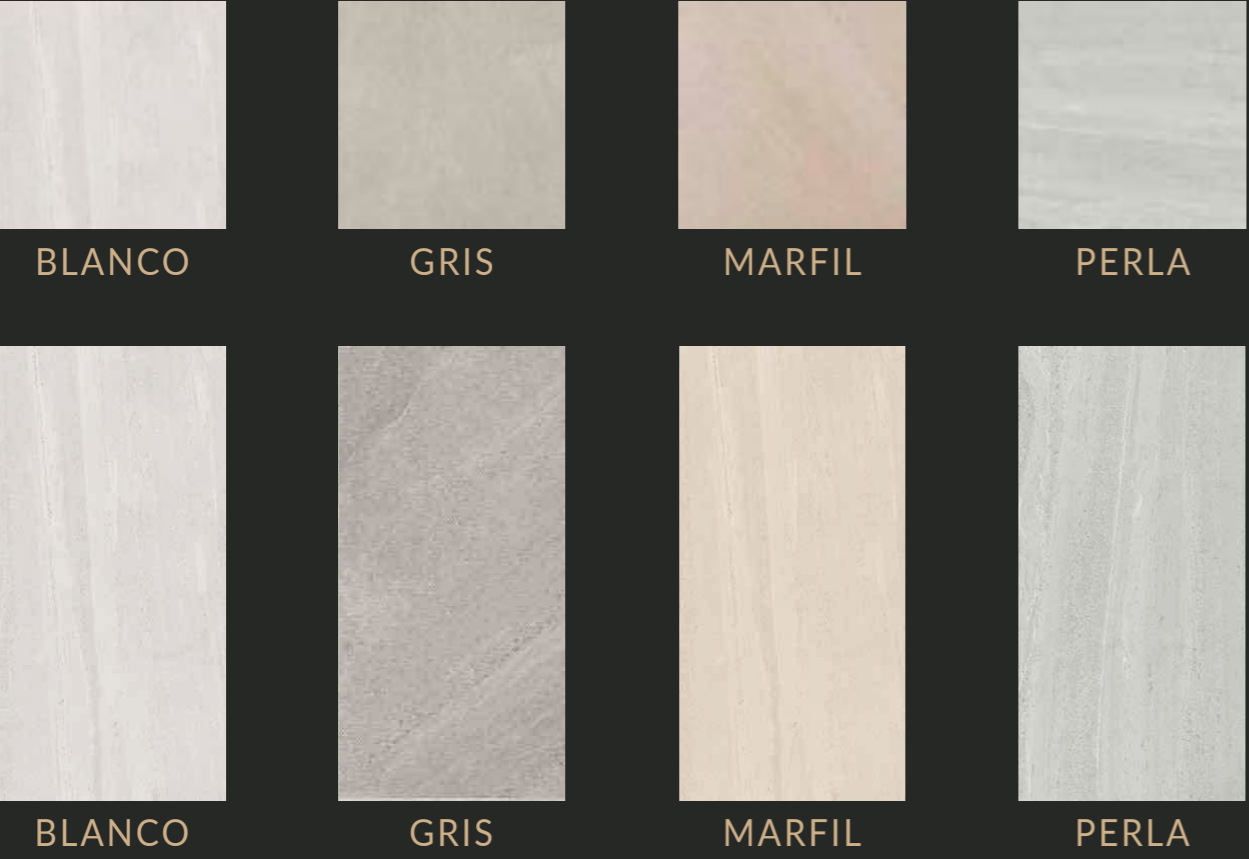

WELLER

PORCELAIN TILES

MEASUREMENTS: 600 X 600MM / 24 X 24" / QTY SQ.M 2.78
1200 X 600MM / 48 X 24" / QTY SQ.M 1.38

The Weller range of porcelain tiles are designed for use on walls and floors, with a range of subtle colours chosen for their timeless look. These rectified tiles have a matt finish and are available in a square or rectangular shape, whilst the porcelain provides a durable yet classic finish.

* These are R11 non slip approved

Coordinating tiles are available for use on walls on pages 73-74 in a variety of sizes and finishes.