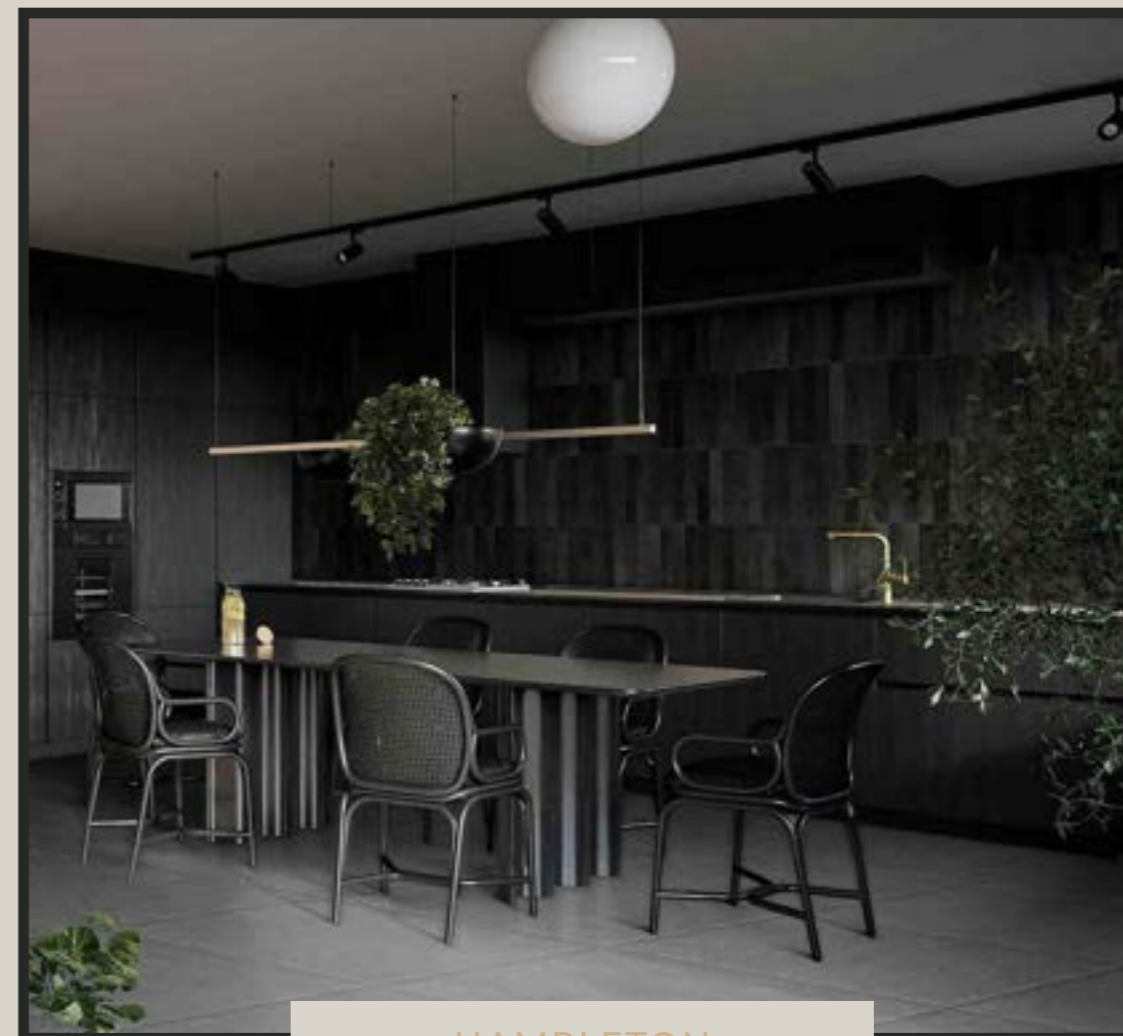

HAMBLETON

CUSHION EDGE TILES

MEASUREMENTS: 600 X 900 MM / 24 X 36"

QUANTITY PER SQUARE METRE: 1.85

The Hambleton collection encapsulates the raw essence of natural landscapes in a stunning range of porcelain matt tiles. Designed to create spaces with the timeless appeal of natural stone, these tiles feature a cushion edge that enhances their tactile quality and ease of installation. Sized at 60x90 cm, the tiles are substantial enough to create an impactful visual statement, yet versatile for a diverse range of settings. With their matt finish, the tiles offer a contemporary yet understated aesthetic ensuring a lasting and sophisticated presence.

HAMBLETON