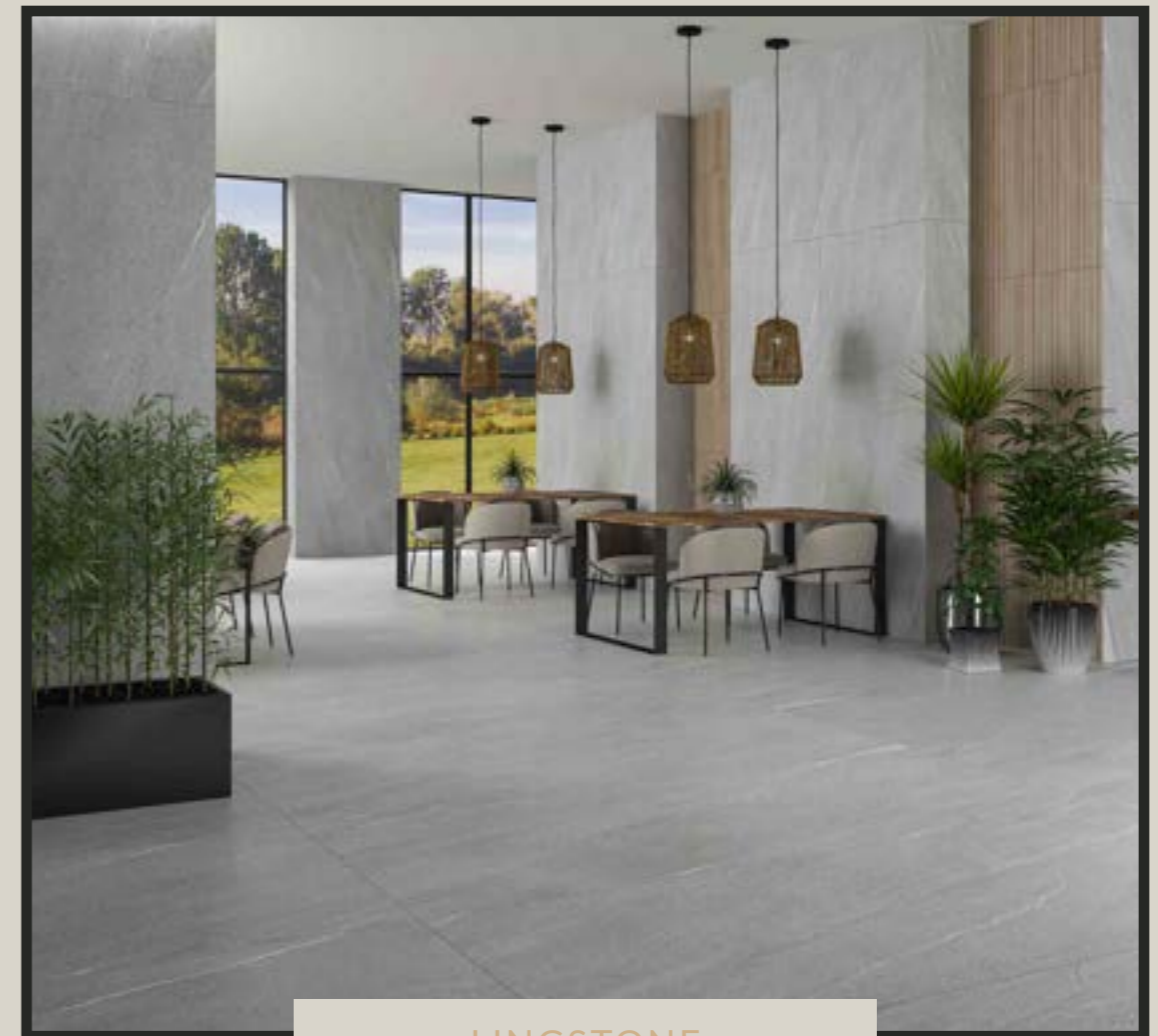

LINGSTONE

FLOOR TILES

600X600MM / 24 X 24"

QUANTITY PER SQUARE METRE: 2.78

The Lingstone series offers a range of porcelain tiles with a stone effect that captures the natural beauty of Burlington stone. Available in a refined palette of nature-inspired hues, the Lingstone range seamlessly brings the natural landscape colours indoors. The uniform finish across each porcelain tile ensures a sleek and stylish surface that's both elegant and robust, ideal for high-traffic areas.

Coordinating tiles are available in a small format size of: 250x500mm / 10 x 20" on pages 39-40

LINGSTONE