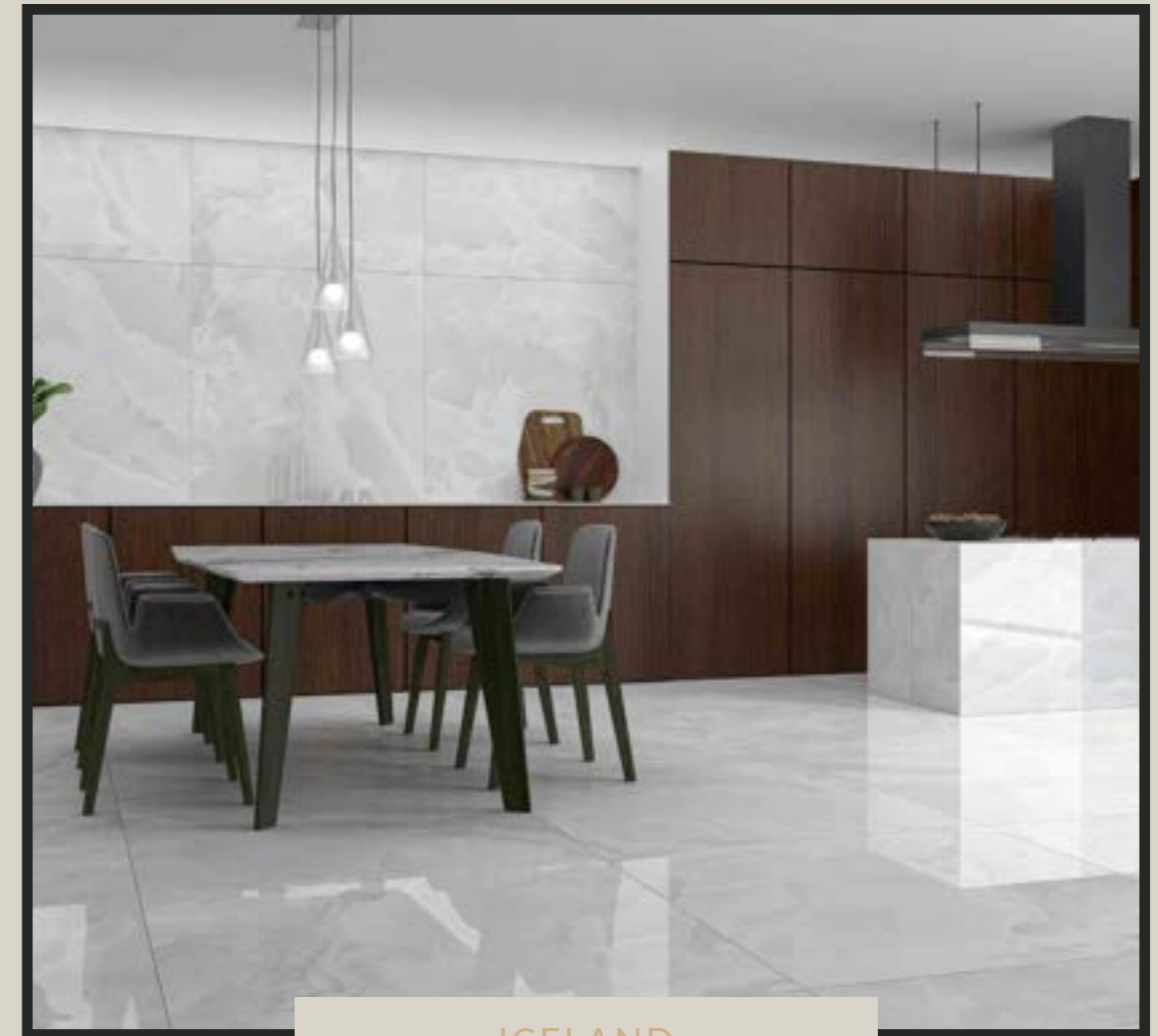

ICELAND

ONYX INSPIRED TILES

MEASUREMENTS: 600 X 1200MM / 24 X 48"

QUANTITY PER SQUARE METRE: 1.38

The Iceland range of onyx-inspired tiles add a touch of elegance and sophistication to any interior, and with a range of vibrant colours to choose from it is possible to create a truly unique finish. From soothing mint green and dramatic navy to the timeless black tiles, these dramatic tiles will create a focal point in every room.

ICELAND