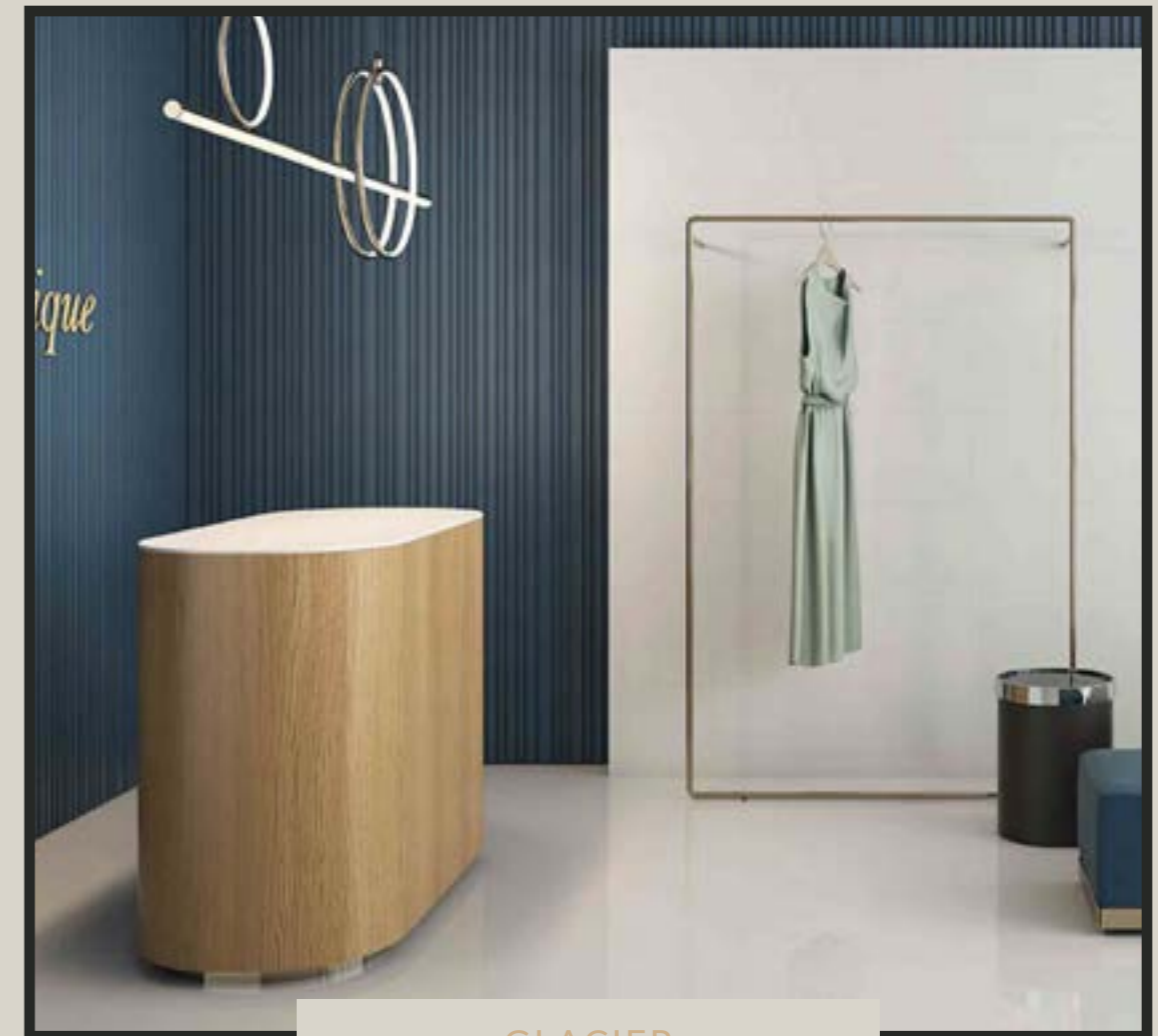

GLACIER

WHITE GLOSS TILES

MEASUREMENTS: 300 X 600MM / 12 X 24"

OR 600 X 600MM / 24 X 24"

QUANTITY PER SQUARE METRE: 5.55 OR 2.78

The Glacier glazed porcelain tiles are the whitest tiles available in our range, and the bright, contemporary finish lends itself to many design options. These rectified tiles can be used on both walls and floors, where the glazed finish will allow light to bounce around the room.

GLACIER