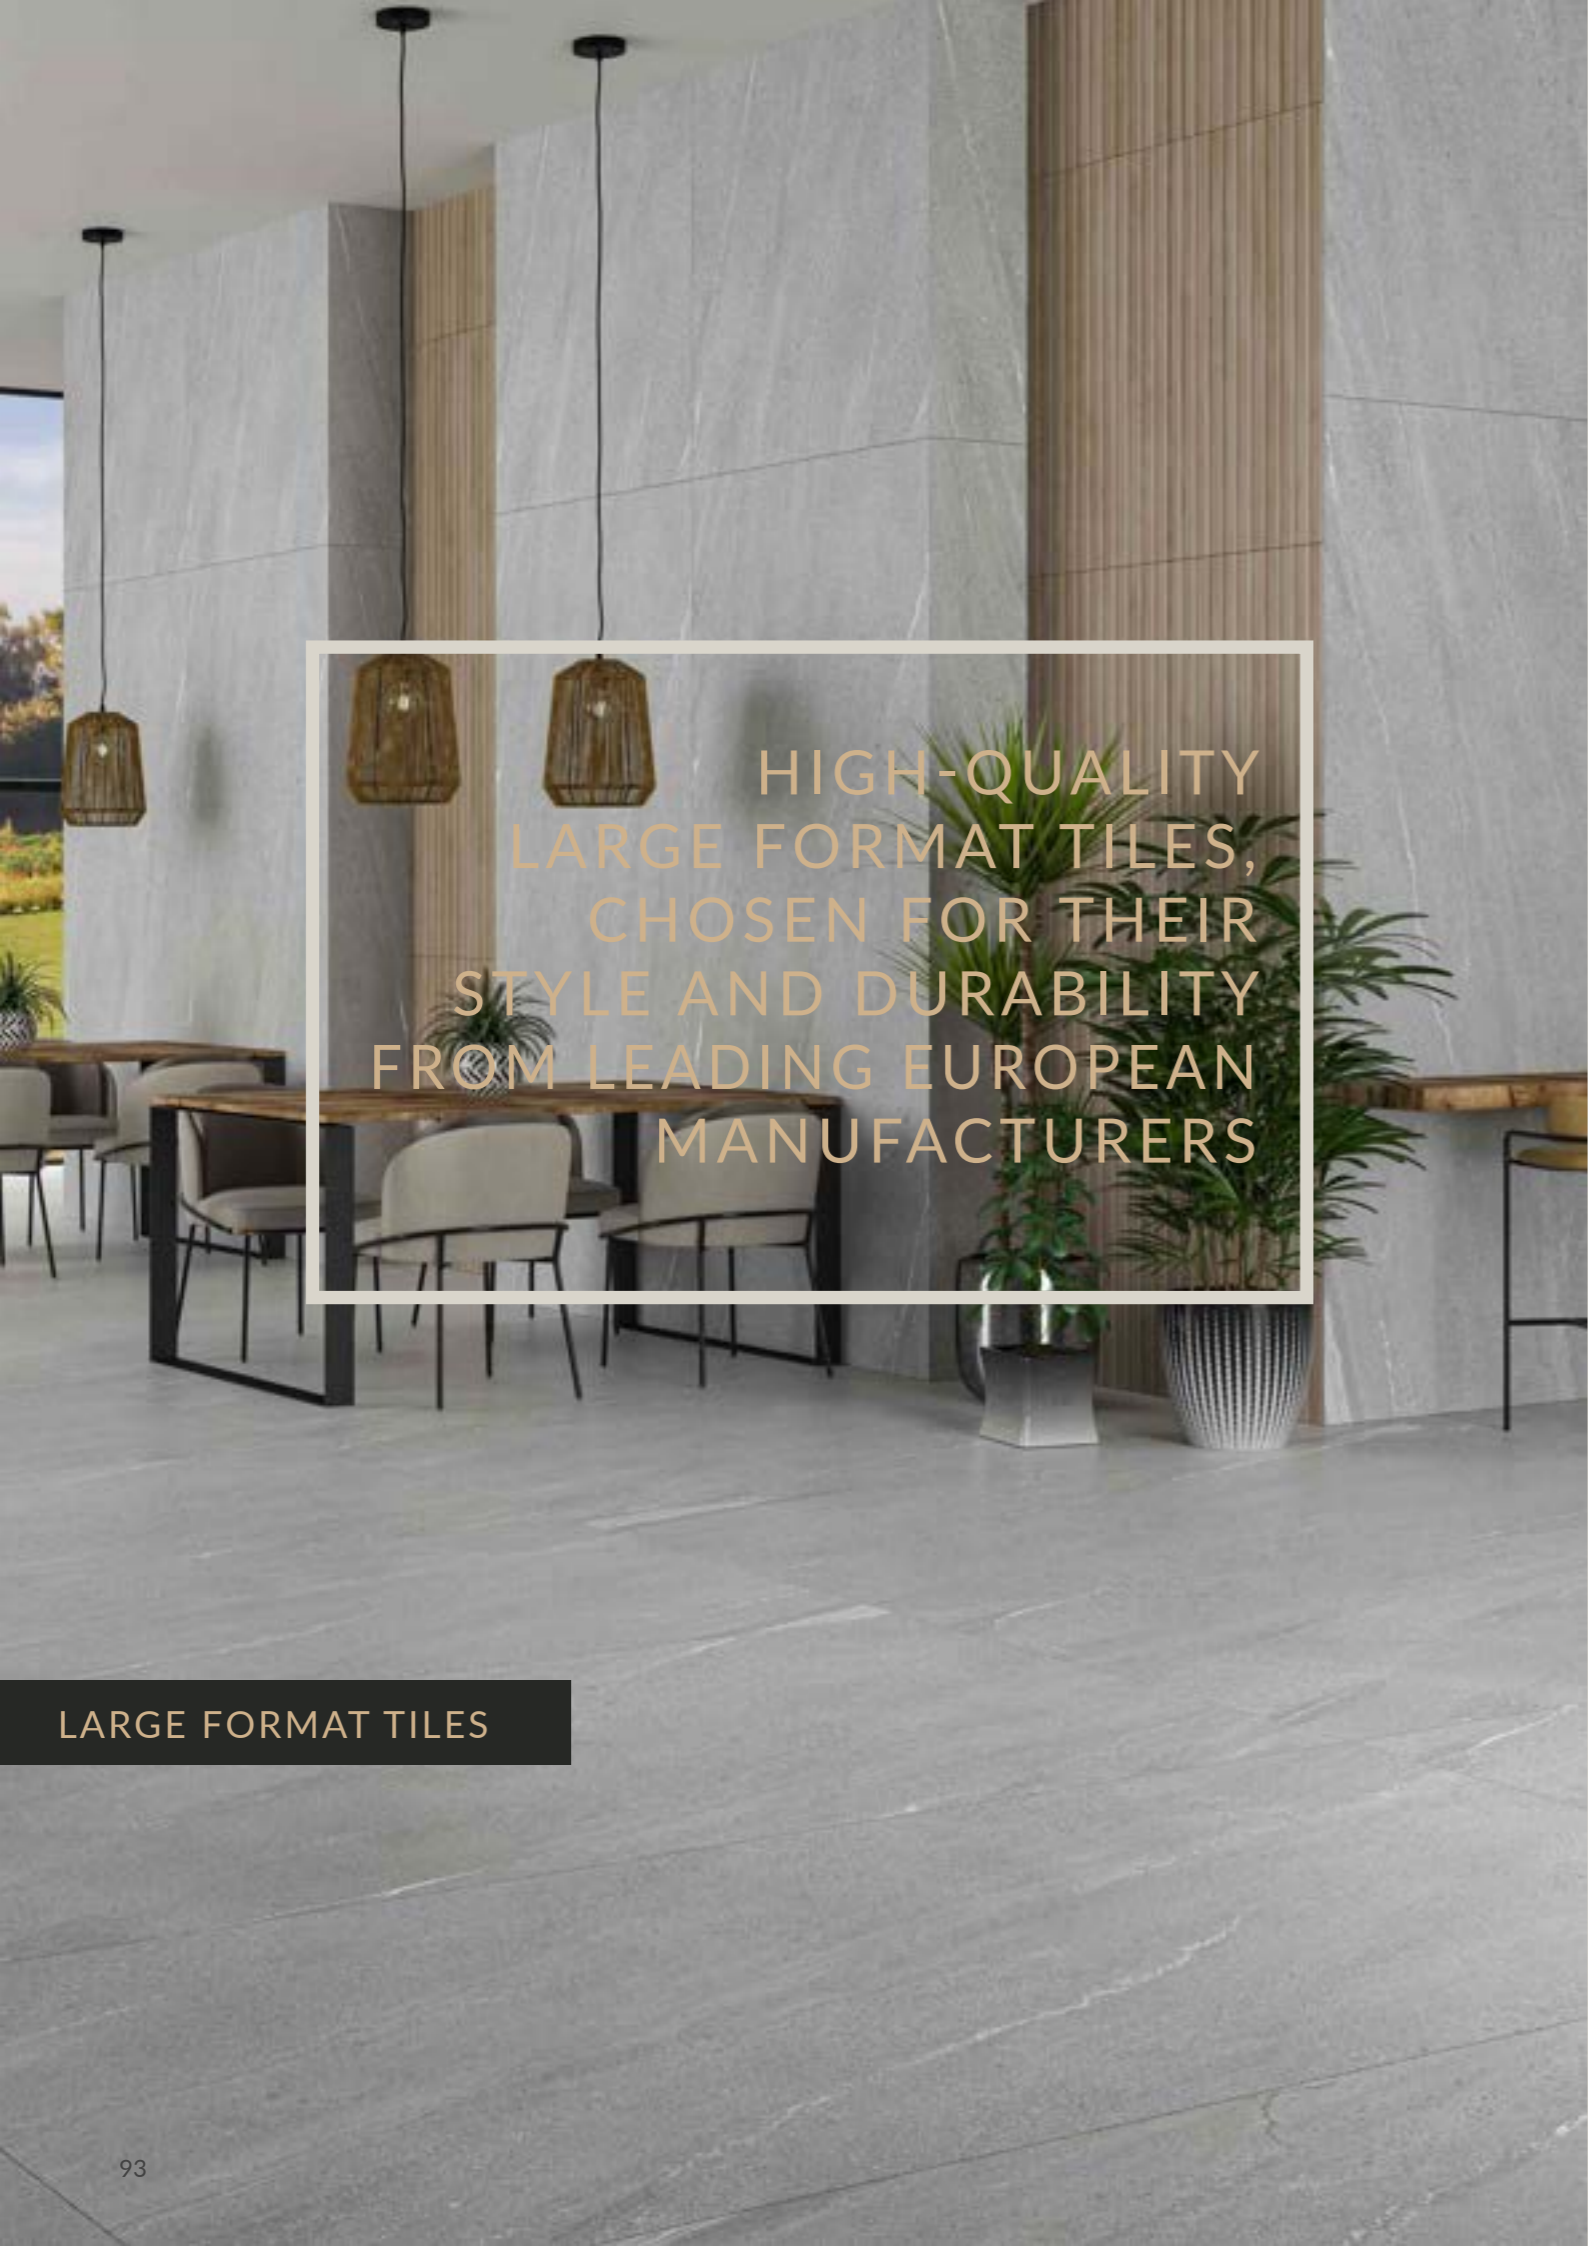

PERLA

HIGH-QUALITY
LARGE FORMAT TILES,
CHOSEN FOR THEIR
STYLE AND DURABILITY
FROM LEADING EUROPEAN
MANUFACTURERS

LARGE FORMAT TILES